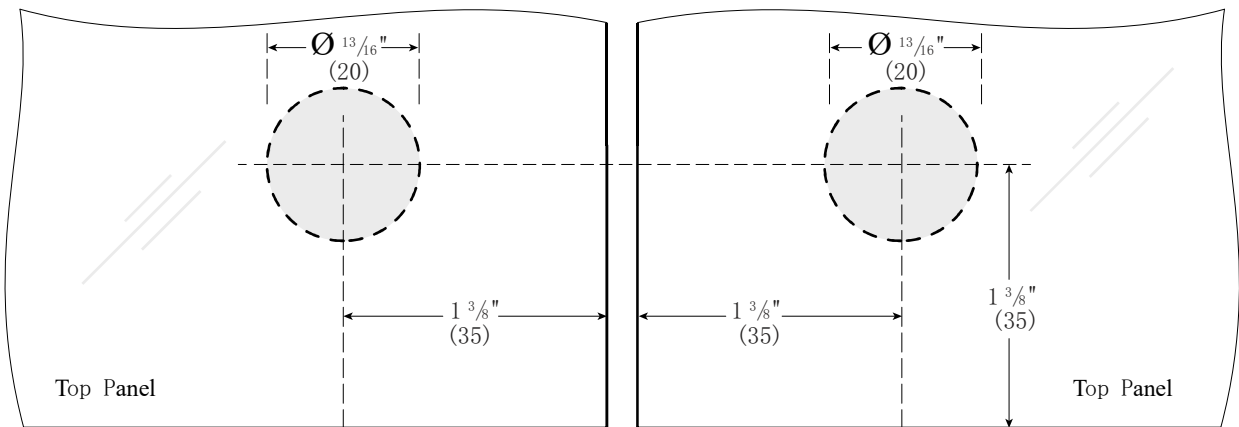

CPH71 Transom Patch Fitting With Fin

Glass cutting-out