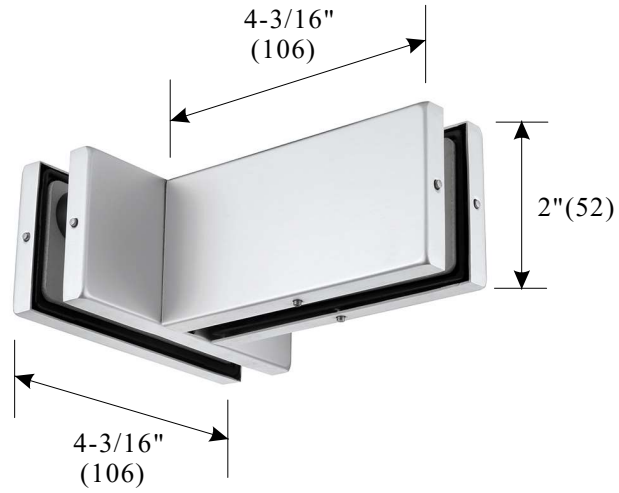

CPH71 Transom Patch Fitting With Fin

Glass cutting-out